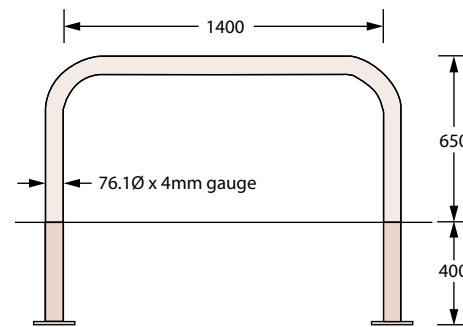

Permanent Barriers

- The **RB 60**, **RB 76/HD** and **RB 90/HD** form our range of permanent Rhino barriers. The RB60 features a diameter of 60mm, whilst the RB 76/HD and RB 90/HD measure 76mm and 90mm respectively.
- Each barrier is manufactured from hot dip galvanised steel and can be powder coated on request. A full range of British RAL colours is available for all steel hoop barriers.
- The RB 60 and RB 76/HD Rhino barriers are also available in grade 316L stainless steel (Ref: **RB 60 SS** and **RB 76 SS**). However, the dimensions of the RB 60 SS differ slightly from that of its steel equivalent. See table on page 27 for more details.
- Varying barrier lengths are available on request.

RB 60

*Also available in stainless steel. See table below for more information

RB 76/HD

*Also available in stainless steel. See table below for more information

RB 90/HD

Product Description	Product Reference	Diameter (mm)	Height		Weight (kg)	Standard Finish	Options			Finish
			Overall Height (mm)	HAG (mm)			Ground Fixing	Base Plate	Removable	
Removable Hoop Barrier 60Ømm	RD B60	60Ø	900	500	28	Galvanised Steel	■		■	■
Removable Hoop Barrier 76Ømm	RD B76/HD	76Ø	1050	650	37	Galvanised Steel	■		■	■
Hoop Barrier 60Ømm	RB 60	60Ø	900	500	20	Galvanised Steel	■	■		■
Hoop Barrier 60Ømm Stainless Steel	RB 60/SS	60Ø	950	650	20	Grade 316 Stainless Steel	■			
Hoop Barrier 76Ømm	RB 76/HD	76Ø	1050	650	27	Galvanised Steel	■	■		■
Hoop Barrier 76Ømm Stainless Steel	RB 76/SS	76Ø	1050	650	25	Grade 316 Stainless Steel	■			
Hoop Barrier 90Ømm	RB 90/HD	90Ø	1050	650	37	Galvanised Steel	■	■		■