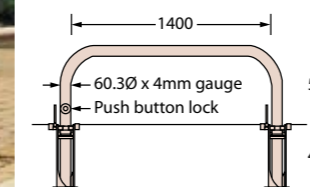

Hoop Barriers

RDB 60

RDB 76/HD

Rhino Hoop Barriers are an effective method of access restriction within many landscapes. Popular uses include retail parks, car parks and garage forecourts, where effective perimeter protection is essential.

The Rhino Hoop Barrier range consists of a number of styles and sizes, as well as both detachable and permanent options.

Detachable Barriers

- The detachable range of Rhino barriers consists of the **RDB 60** and **RDB 76/HD**. The RDB 60 is manufactured from 60mm diameter steel and the RDB 76/HD features a larger 76mm diameter.
- The steel is hot dip galvanised to BS EN ISO 1461 (1999) to protect the barriers from the development of rust and corrosion. Powder coating is also available as an option.
- The roots of each barrier are locked into place using a push button lock which allows for quick and easy locking and unlocking.
- Root sockets are supplied complete with a dust cover for when the barrier is not in use.

Permanent Barriers

- The **RB 60**, **RB 76/HD** and **RB 90/HD** form our range of permanent Rhino barriers. The RB60 features a diameter of 60mm, whilst the RB 76/HD and RB 90/HD measure 76mm and 90mm respectively.
- Each barrier is manufactured from hot dip galvanised steel and can be powder coated on request. A full range of British RAL colours is available for all steel hoop barriers.
- The RB 60 and RB 76/HD Rhino barriers are also available in grade 316L stainless steel (Ref: **RB 60 SS** and **RB 76 SS**). However, the dimensions of the RB 60 SS differ slightly from that of its steel equivalent. See table on page 27 for more details.
- Varying barrier lengths are available on request.