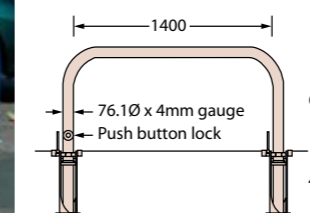

RDB 76/HD

Rhino Hoop Barriers are an effective method of access restriction within many landscapes. Popular uses include retail parks, car parks and garage forecourts, where effective perimeter protection is essential.

The Rhino Hoop Barrier range consists of a number of styles and sizes, as well as both detachable and permanent options.

Detachable Barriers

- The detachable range of Rhino barriers consists of the **RDB 60** and **RDB 76/HD**. The RDB 60 is manufactured from 60mm diameter steel and the RDB 76/HD features a larger 76mm diameter.
- The steel is hot dip galvanised to BS EN ISO 1461 (1999) to protect the barriers from the development of rust and corrosion. Powder coating is also available as an option.
- The roots of each barrier are locked into place using a push button lock which allows for quick and easy locking and unlocking.
- Root sockets are supplied complete with a dust cover for when the barrier is not in use.

Permanent Barriers

- The **RB 60**, **RB 76/HD** and **RB 90/HD** form our range of permanent Rhino barriers. The RB60 features a diameter of 60mm, whilst the RB 76/HD and RB 90/HD measure 76mm and 90mm respectively.
- Each barrier is manufactured from hot dip galvanised steel and can be powder coated on request. A full range of British RAL colours is available for all steel hoop barriers.
- The RB 60 and RB 76/HD Rhino barriers are also available in grade 316L stainless steel (Ref: **RB 60 SS** and **RB 76 SS**). However, the dimensions of the RB 60 SS differ slightly from that of its steel equivalent. See table on page 27 for more details.
- Varying barrier lengths are available on request.