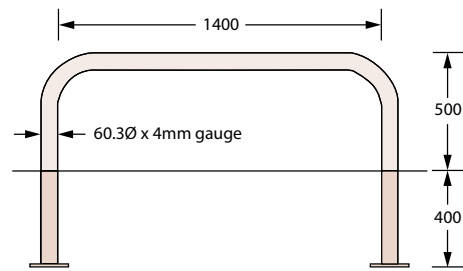

RB 60

*Also available in stainless steel. See table below for more information