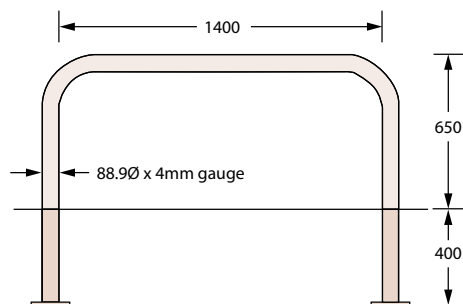

Permanent Barriers

- The **RB 60**, **RB 76/HD** and **RB 90/HD** form our range of permanent Rhino barriers. The RB60 features a diameter of 60mm, whilst the RB 76/HD and RB 90/HD measure 76mm and 90mm respectively.
- Each barrier is manufactured from hot dip galvanised steel and can be powder coated on request. A full range of British RAL colours is available for all steel hoop barriers.
- The RB 60 and RB 76/HD Rhino barriers are also available in grade 316L stainless steel (Ref: **RB 60 SS** and **RB 76 SS**). However, the dimensions of the RB 60 SS differ slightly from that of its steel equivalent. See table on page 27 for more details.
- Varying barrier lengths are available on request.

RB 60

*Also available in stainless steel. See table below for more information

RB 76/HD

*Also available in stainless steel. See table below for more information

RB 90/HD

Product Description	Product Reference	Diameter (mm)	Height		Weight (kg)	Standard Finish	Options			Finish
			Overall Height (mm)	HAG (mm)			Ground Fixing	Base Plate	Removable	
Removable Hoop Barrier 60Ømm	RD B60	60Ø	900	500	28	Galvanised Steel	■		■	■
Removable Hoop Barrier 76Ømm	RD B76/HD	76Ø	1050	650	37	Galvanised Steel	■		■	■
Hoop Barrier 60Ømm	RB 60	60Ø	900	500	20	Galvanised Steel	■	■		■
Hoop Barrier 60Ømm Stainless Steel	RB 60/SS	60Ø	950	650	20	Grade 316 Stainless Steel	■			
Hoop Barrier 76Ømm	RB 76/HD	76Ø	1050	650	27	Galvanised Steel	■	■		■
Hoop Barrier 76Ømm Stainless Steel	RB 76/SS	76Ø	1050	650	25	Grade 316 Stainless Steel	■			
Hoop Barrier 90Ømm	RB 90/HD	90Ø	1050	650	37	Galvanised Steel	■	■		■